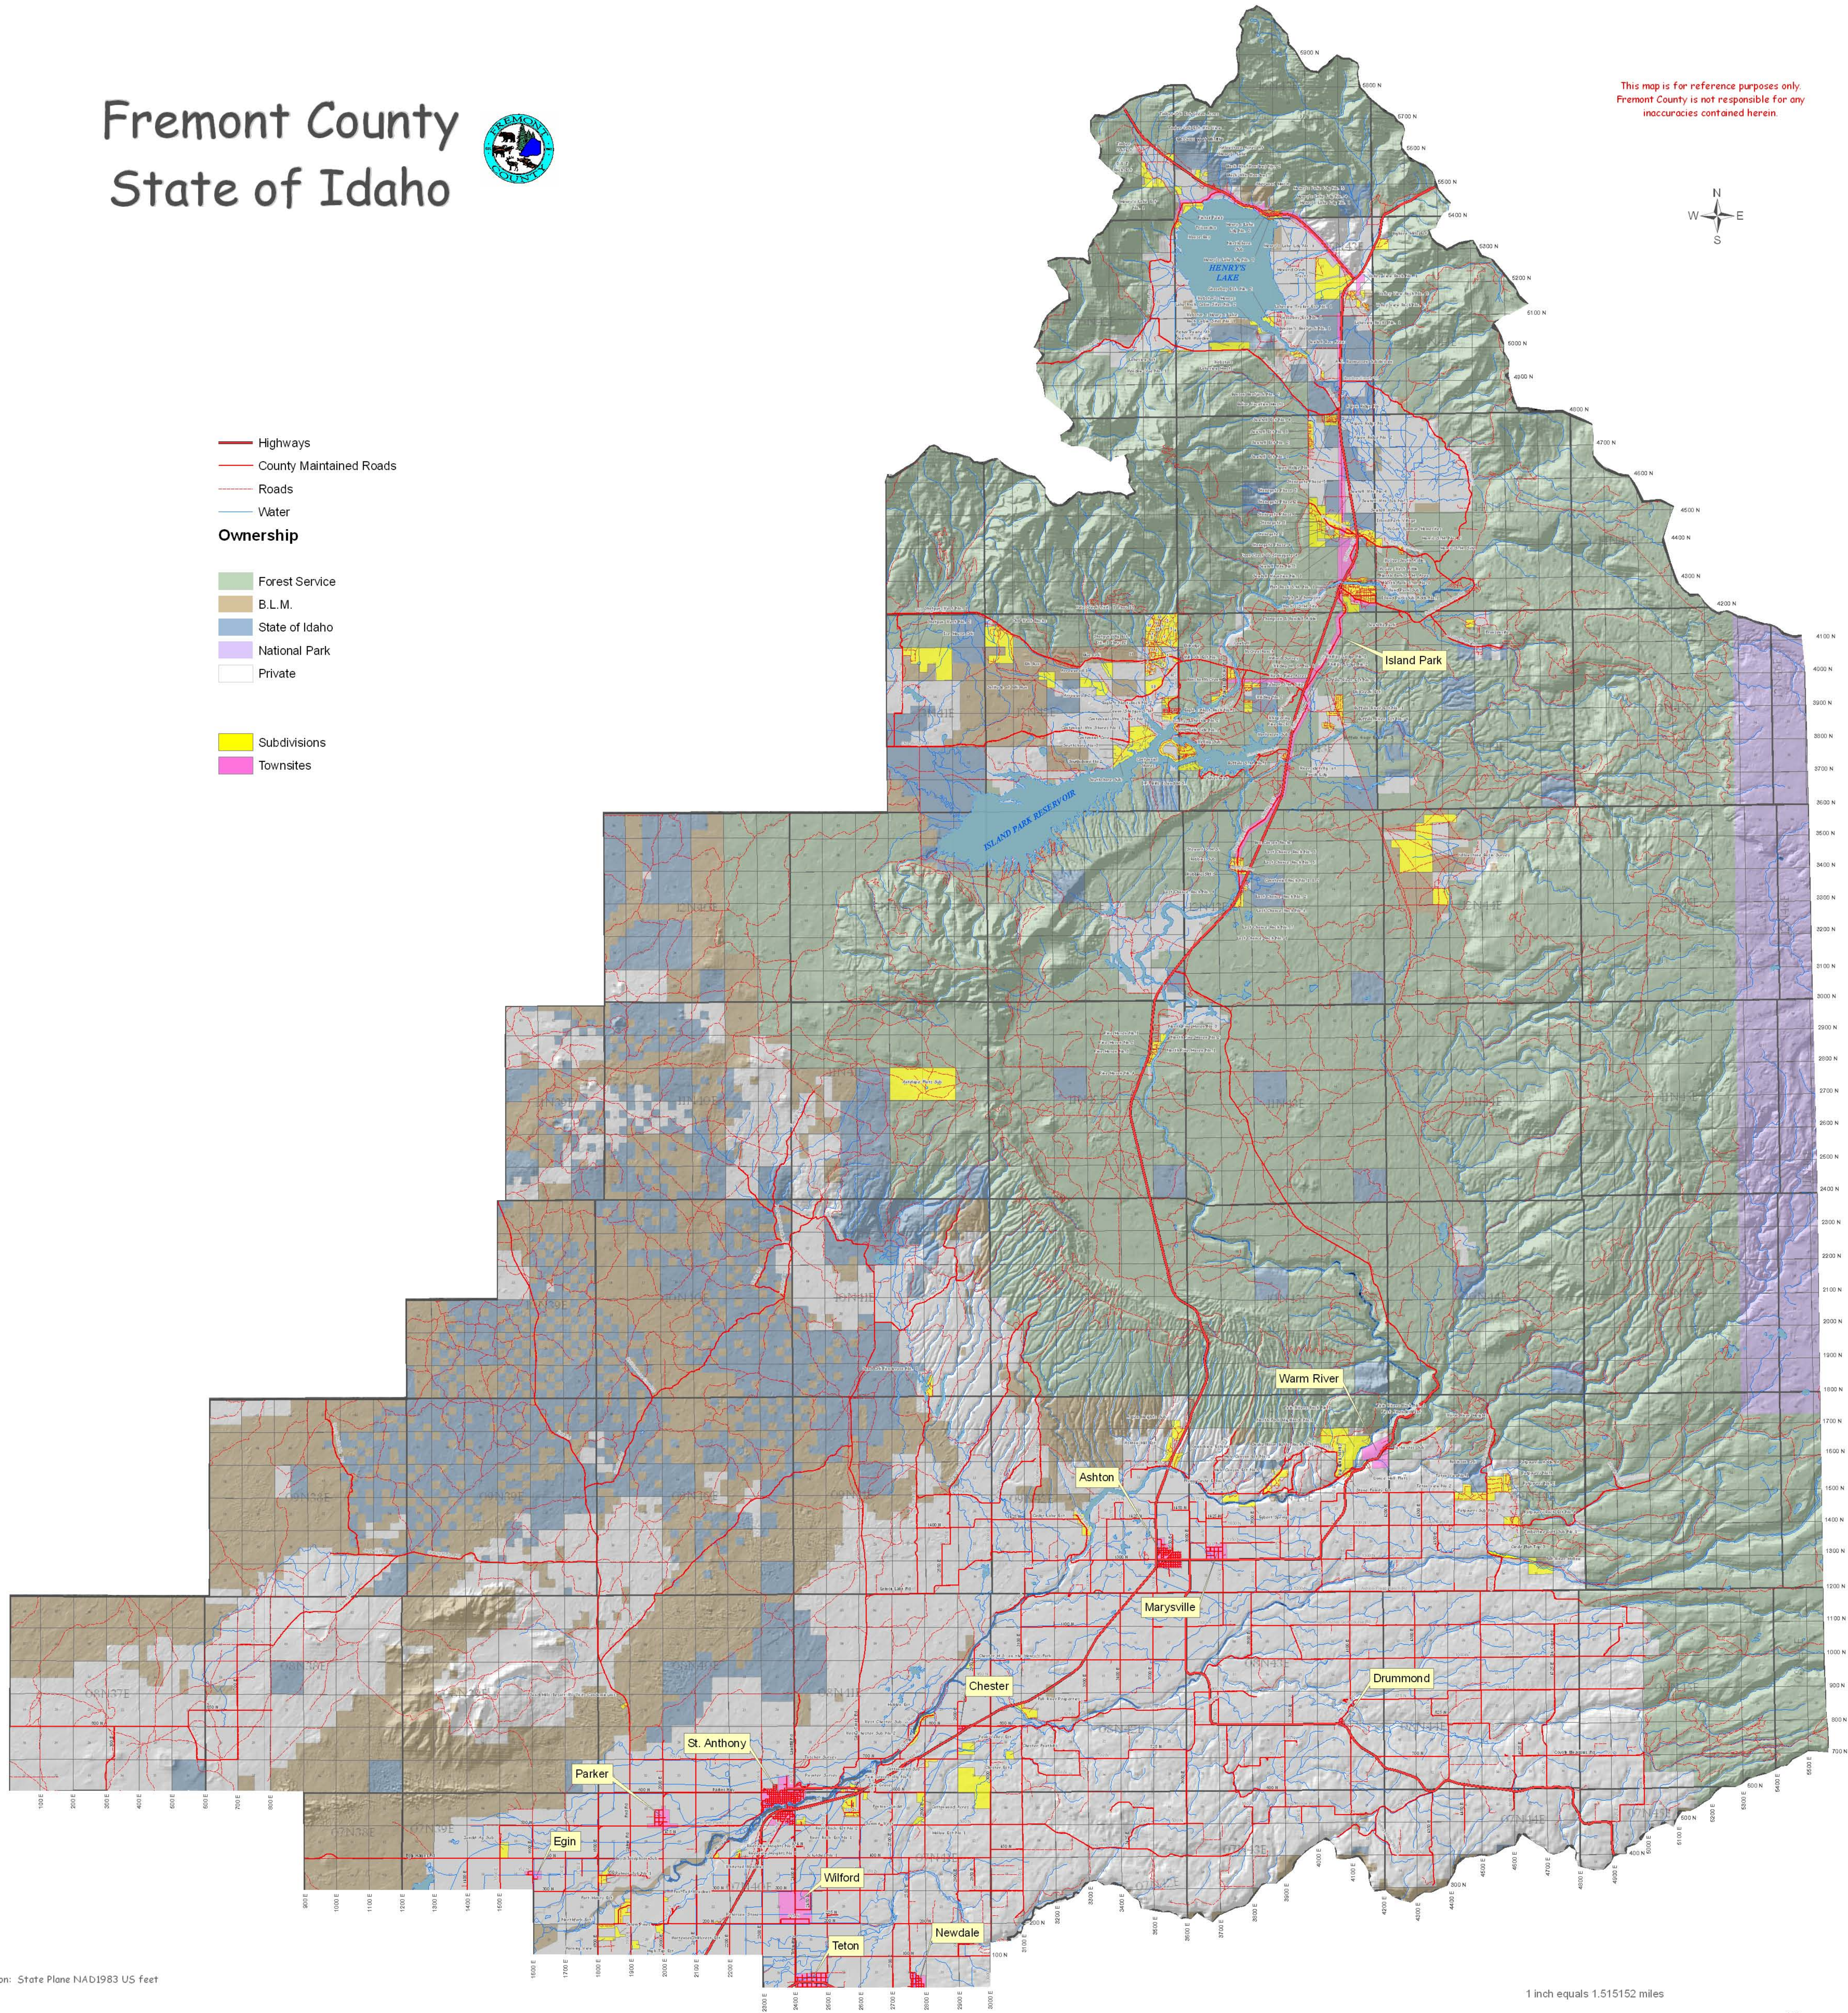

Fremont County State of Idaho

1. Highways
   - County Maintained Roads
   - Roads
   - Water
2. **Ownership**
3. Forest Service
   - B.L.M.
   - State of Idaho
   - National Park
   - Private
4. Subdivisions
   - Townsites

Projection: State Plane NAD1983 US feet

1 inch equals 1.51512 miles